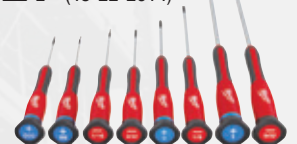

(2932-22XC)

INCLUDES: (1) M18 FUEL™ 2" PROPEX® EXPANDER (2932-20), (1) 1-1/4" M18™ PROPEX® EXPANSION HEAD (49-16-2610), (1) 1-1/2" M18™ PROPEX® EXPANSION HEAD (49-16-2612), (1) 2" PROPEX® EXPANDER HEAD FOR M18 FUEL™ 2" PROPEX® EXPANDER (49-16-2613), (2) M18™ REDLITHIUM™ XC5.0 EXTENDED CAPACITY BATTERY PACK (48-11-1850), (1) M18™ & M12™ MULTI-VOLTAGE CHARGER (48-59-1812), (1) PROPEX® EXPANDER GREASE (49-08-2403), (1) CARRYING CASE.

ONE-KEY™ TRACKER (48-21-2301 **1-PACK**) (48-21-2302 **2-PACK**) (48-21-2310 **10-PACK**)

WISE & PLUMBING

6" LEVELING TRIPOD CHAIN VISE (48-22-8690)

TRAPNAKE™ SINK AUGER (49-16-2573)

HAND TOOLS

STAINLESS STEEL FISH TAPE (48-22-4186 **120'**) (48-22-4188 **240'**)

8PC PRECISION SCREWDRIVER SET (48-22-2614)

INCLUDES:
(1) PHILLIPS #000 (1) PHILLIPS #00
(1) PHILLIPS #0 (1) PHILLIPS #1
(1) SLOTTED 1/16" (1) SLOTTED 3/32"
(1) SLOTTED 1/8" (1) SLOTTED 5/32"

LIGHTING

M18™ UTILITY REMOTE CONTROL SEARCH LIGHT KIT W/ PORTABLE BASE